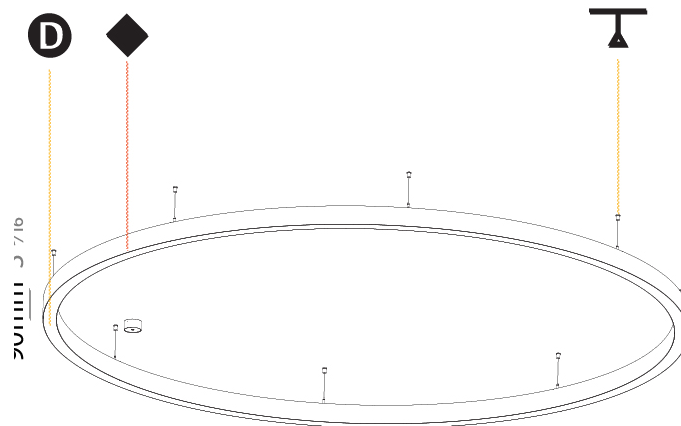

GENERAL

Series: Glorious
Subseries: Glorious Slim
Brand: Prolicht
Division: Architectural
Mounting Type: Suspension
Mounting Location: Ceiling
Subcategory: Ambient

PHYSICAL

Shape: Round
Diameter (mm): 3000
Diameter (in): 118 1/8
Height (mm): 90
Height (in): 3 9/16
Max. Overall Height (mm): 2090
Max. Overall Height (in): 82 5/16
Light Distribution: Direct / Indirect
Weight (kg): 31.716
Weight (lbs): 69.93
Diffuser: PMMA - Opal or Micro-Prism
Fixture Finish: SSR / BKV / CWI / CRY / HAB / LAG / UFT / ITA / RUA / RUR / MIC / FTG / MYG / TWT / LOD / PUS / FRO / FUP / KIA / POP / BLS / SPG / MEY / GOH / GUM / CHC / COM / ABZ / JAG / OBR / MOS / ROR
Fixture Material: Aluminum
Cable Details: 2000mm or 6000mm Transparent Cable

ELECTRICAL

Lamp Type: LED (Zhaga Standard)
Input Wattage (W): 224 / 112
Total Output Wattage (W): 192 / 84
Dimming: Tri-Mode (Non-Dimming and Phase Dimming (120Vac only) and 0-10V Dimming)
Driver Included: Yes
Driver Location: Integrated
Driver Type: Constant Current - Universal
Driver Class: Class 2
Input Voltage (V): 120 - 277
Constant Current (MA): 350

LED

Color Temperature (°K): 3000 / 3500 / 4000
Max. Delivered Lumen (lm): 38980 / 39798 / 40610
CRI: >80 CRI
Lamp Life (hrs): 50000

OPTICAL

RATINGS AND CERTIFICATIONS

Certified By: Certified for North American Standards
IP rating: IP20

2870mm 113"

3000mm 118 1/8"