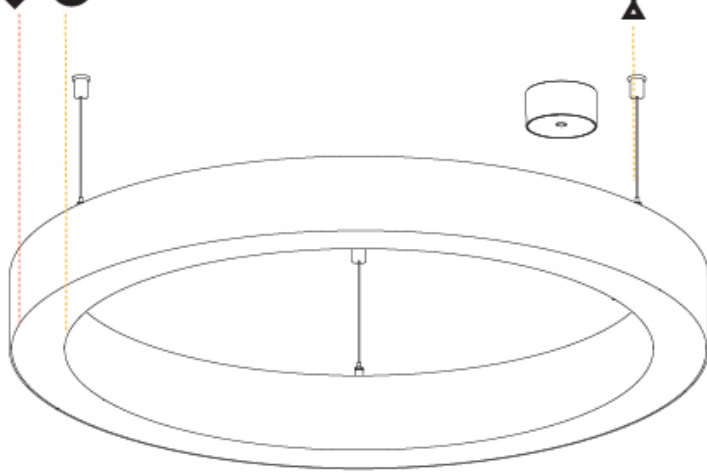

PROJECT	_____
TYPE	_____
SPECIFIER	_____
QUANTITY	_____
DATE	_____

For Color / Finish Chart & Symbology see Appendix or product page downloadable area.

°K

Dimming	DP	DV		
	Phase	0-10V		
Color Temperature	30K	35K	°K	
	3000K	3500K		40K
Diffuser	01	02	D	
	Opal	Micro-Prism		
Suspension Cable Color and Length	..05	..10		
	2000	6000		

ORDER-EXAMPLE: °K
L3XXXX- DV 30K 02 01 05
0-10V 3000K Black Opal
2000mm/Trans